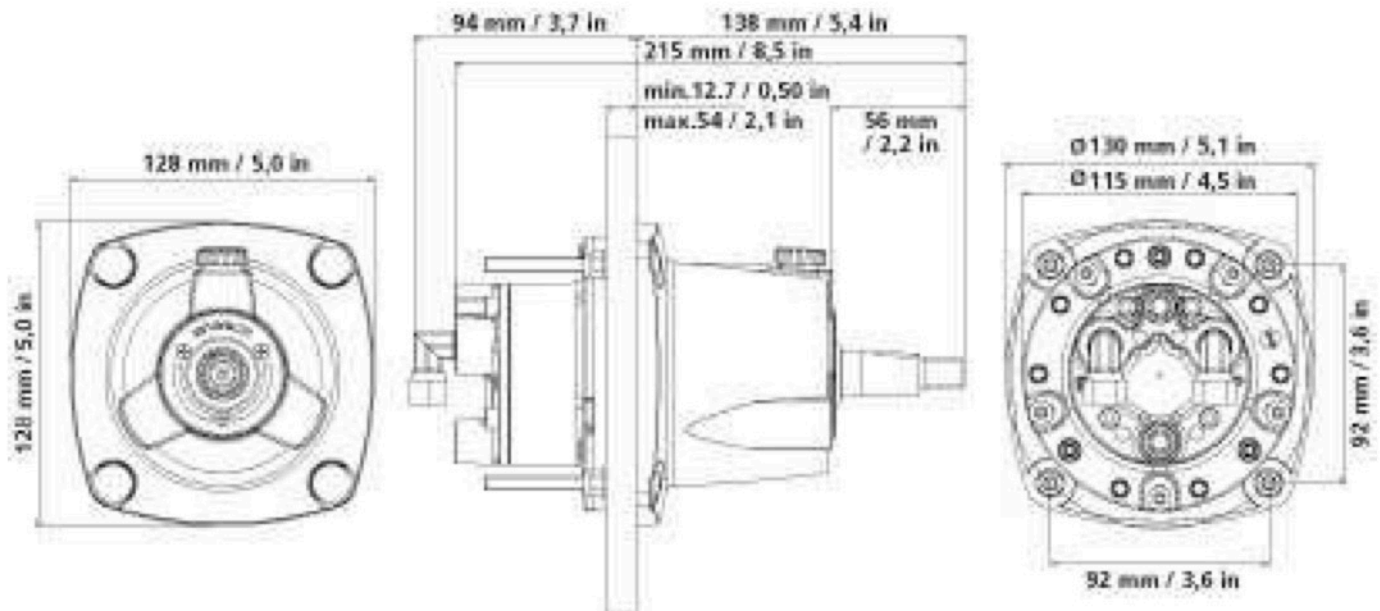

OUTBOARD HYDRAULIC STEERING SYSTEMS

UP18 – DIMENSIONS

Via Milite Ignoto 8A
16012 Busalla (GE) – Italy
T +39 010 9620300
F +39 010 9620333
info@ultraflexgroup.it
www.ultraflexgroup.it

UP18